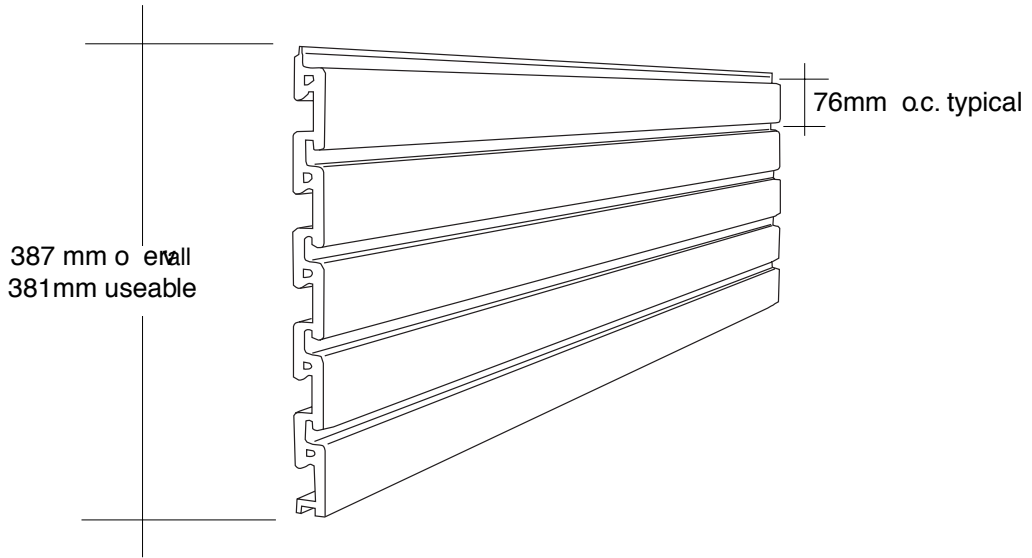

Panel dimensions

Tongue and groove stacking panels

typical 2438mm panels
4 panels per carton
0.94 sq m per panel
3.76 sq m per carton