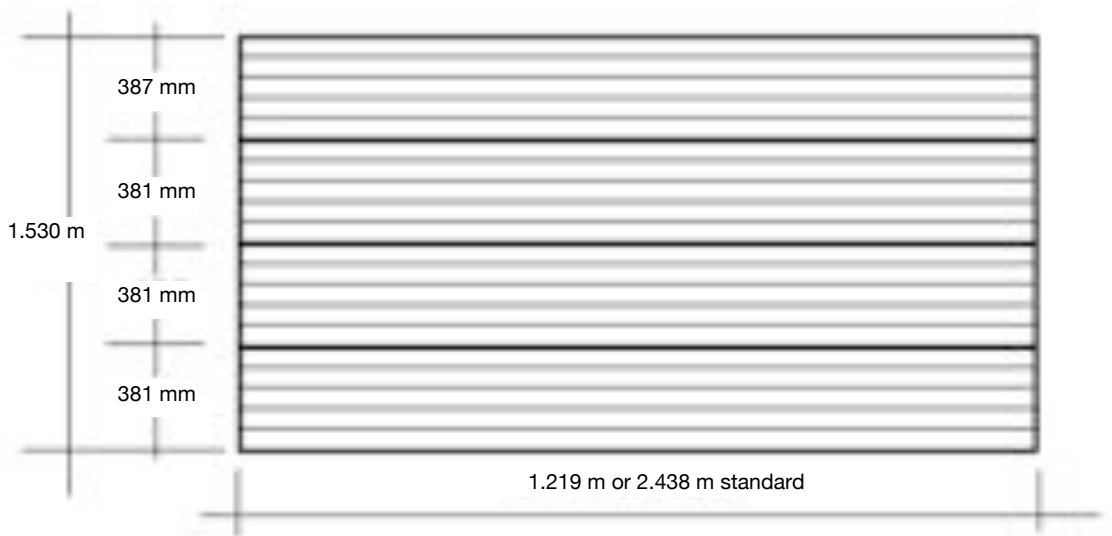

Panel dimensions

Tongue and groove stacking panels

typical 2.438m panels:
 ➔ 4 panels per carton
 ➔ 0.94 sq m per panel
 ➔ 3.76 sq m per carton

typical 1.19 m panels:
 ➔ 6 panels per carton
 ➔ 0.47 sq m per panels
 ➔ 2.82 sq m per carton