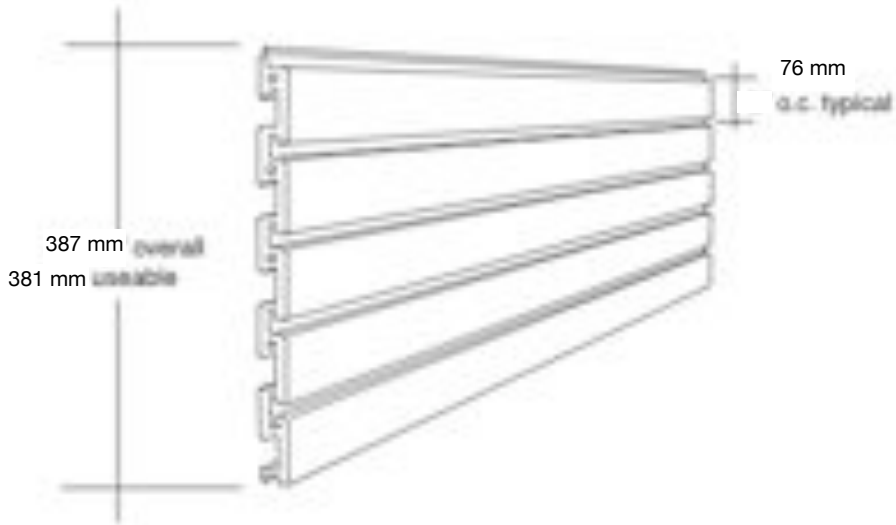

Panel dimensions

Tongue and groove stacking panels

typical 2.438m panels:
 ➔ 4 panels per carton
 ➔ 0.94 sq m per panel
 ➔ 3.76 sq m per carton

typical 1.19 m panels:
 ➔ 6 panels per carton
 ➔ 0.47 sq m per panels
 ➔ 2.82 sq m per carton

HangUps™

Used to position panels,
or for hidden fastener
installation.

See installation instruction